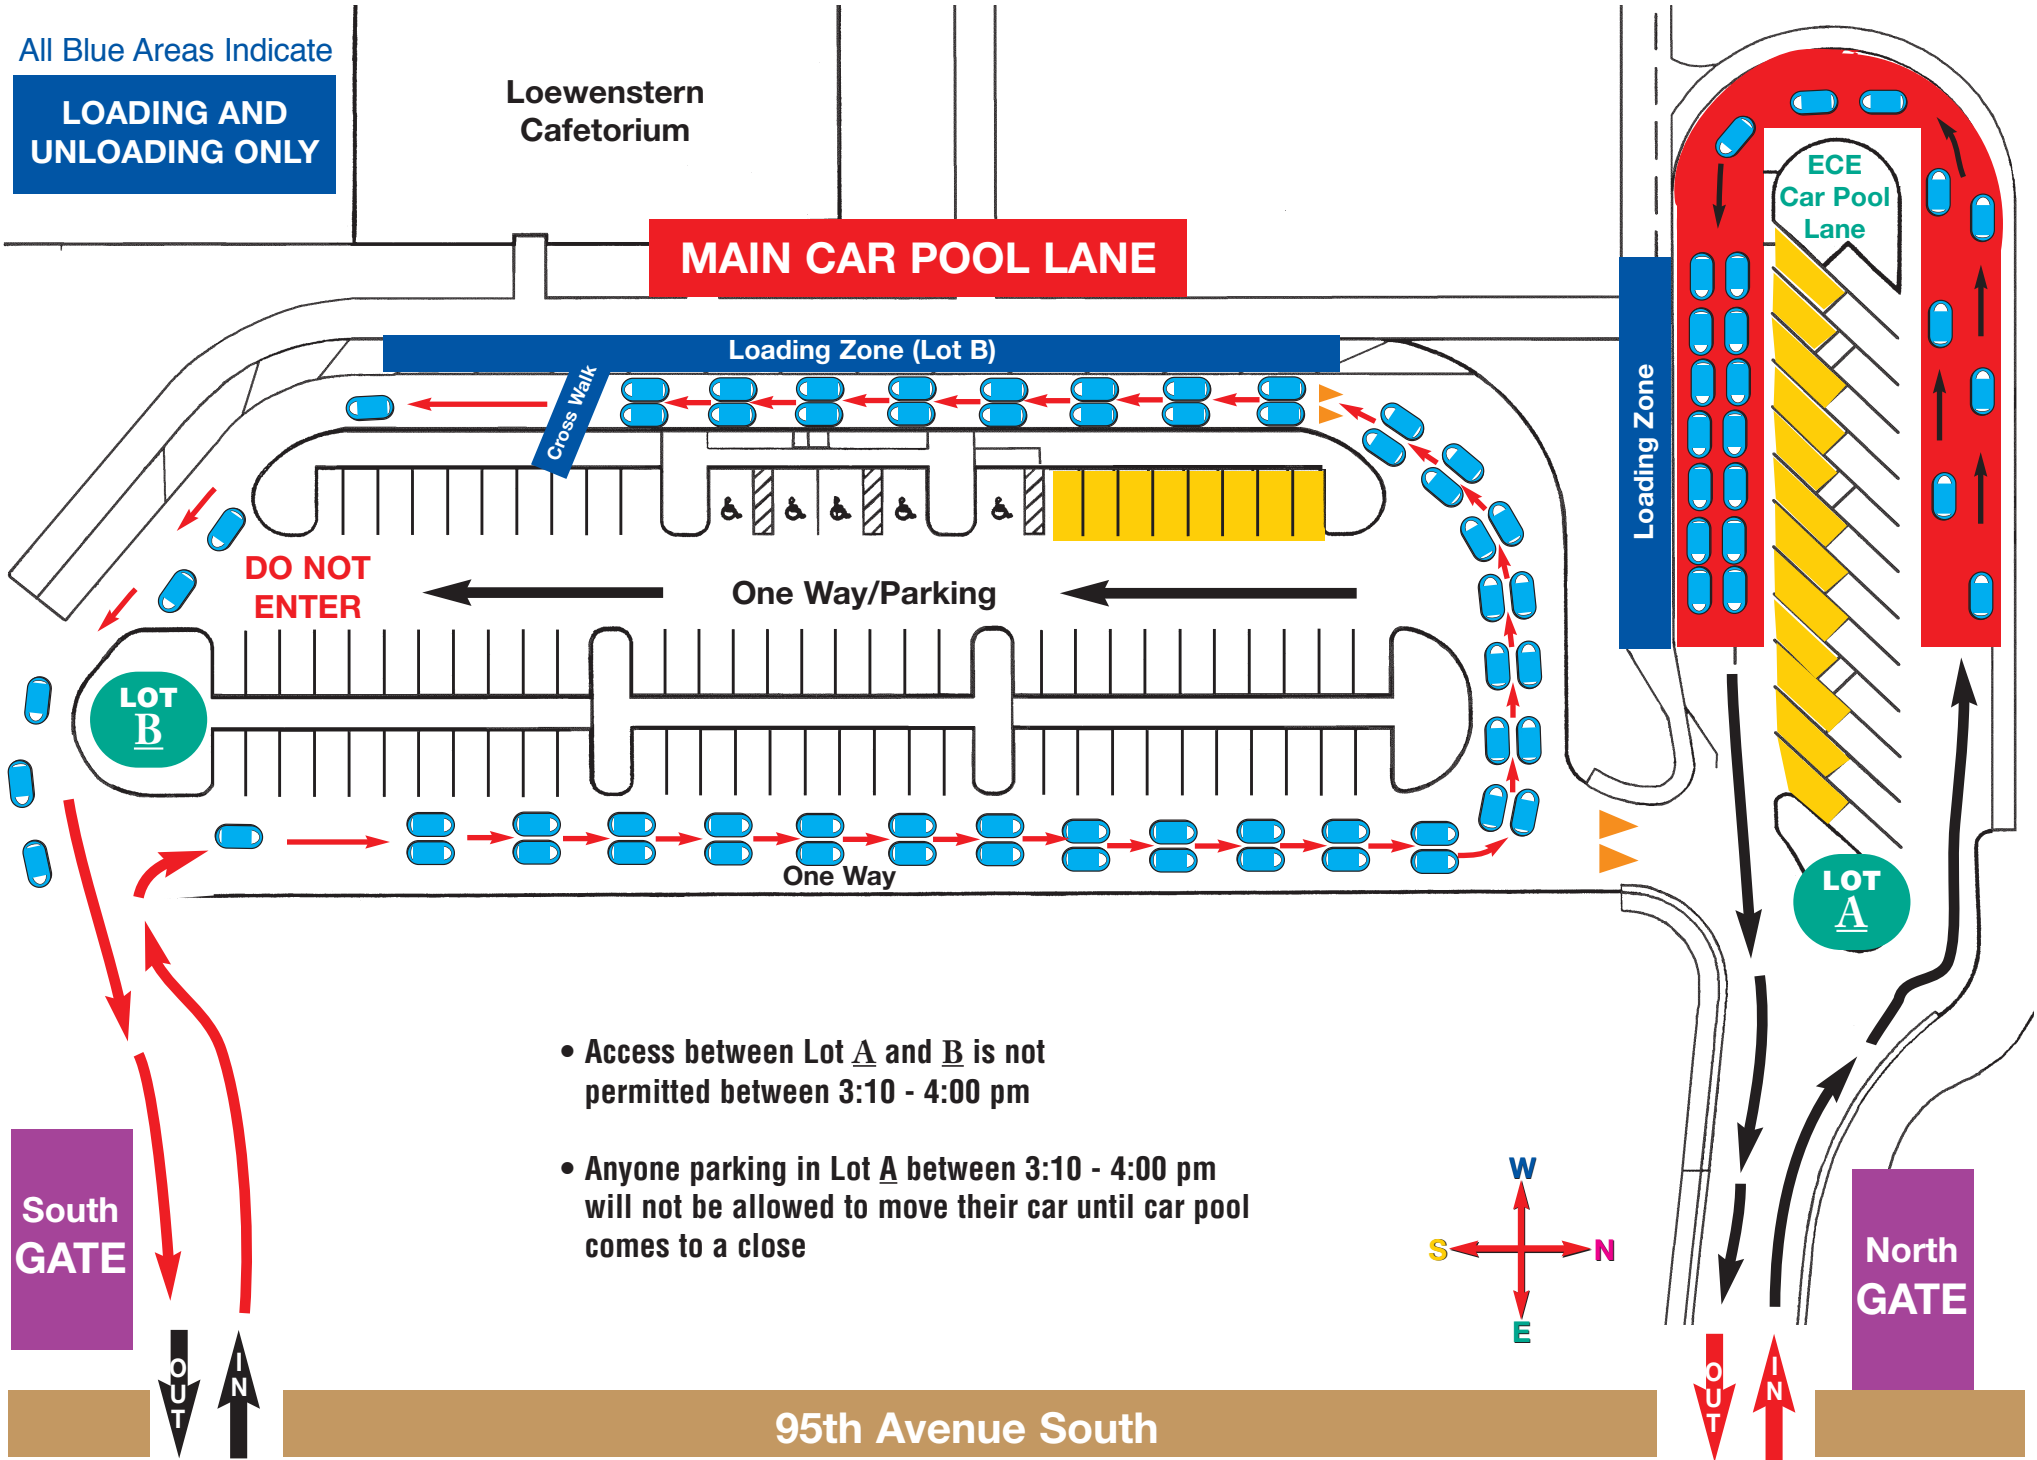

All Red Areas Indicate
NO PARKING ANY TIME

All Blue Areas Indicate
LOADING AND UNLOADING ONLY

HILLEL DAY SCHOOL CAR POOL PM

All Yellow Areas Indicate
15 MINUTE PARKING ONLY

Loewenstern Cafetorium

MAIN CAR POOL LANE

- Access between Lot A and B is not permitted between 3:10 - 4:00 pm
- Anyone parking in Lot A between 3:10 - 4:00 pm will not be allowed to move their car until car pool comes to a close

95th Avenue South