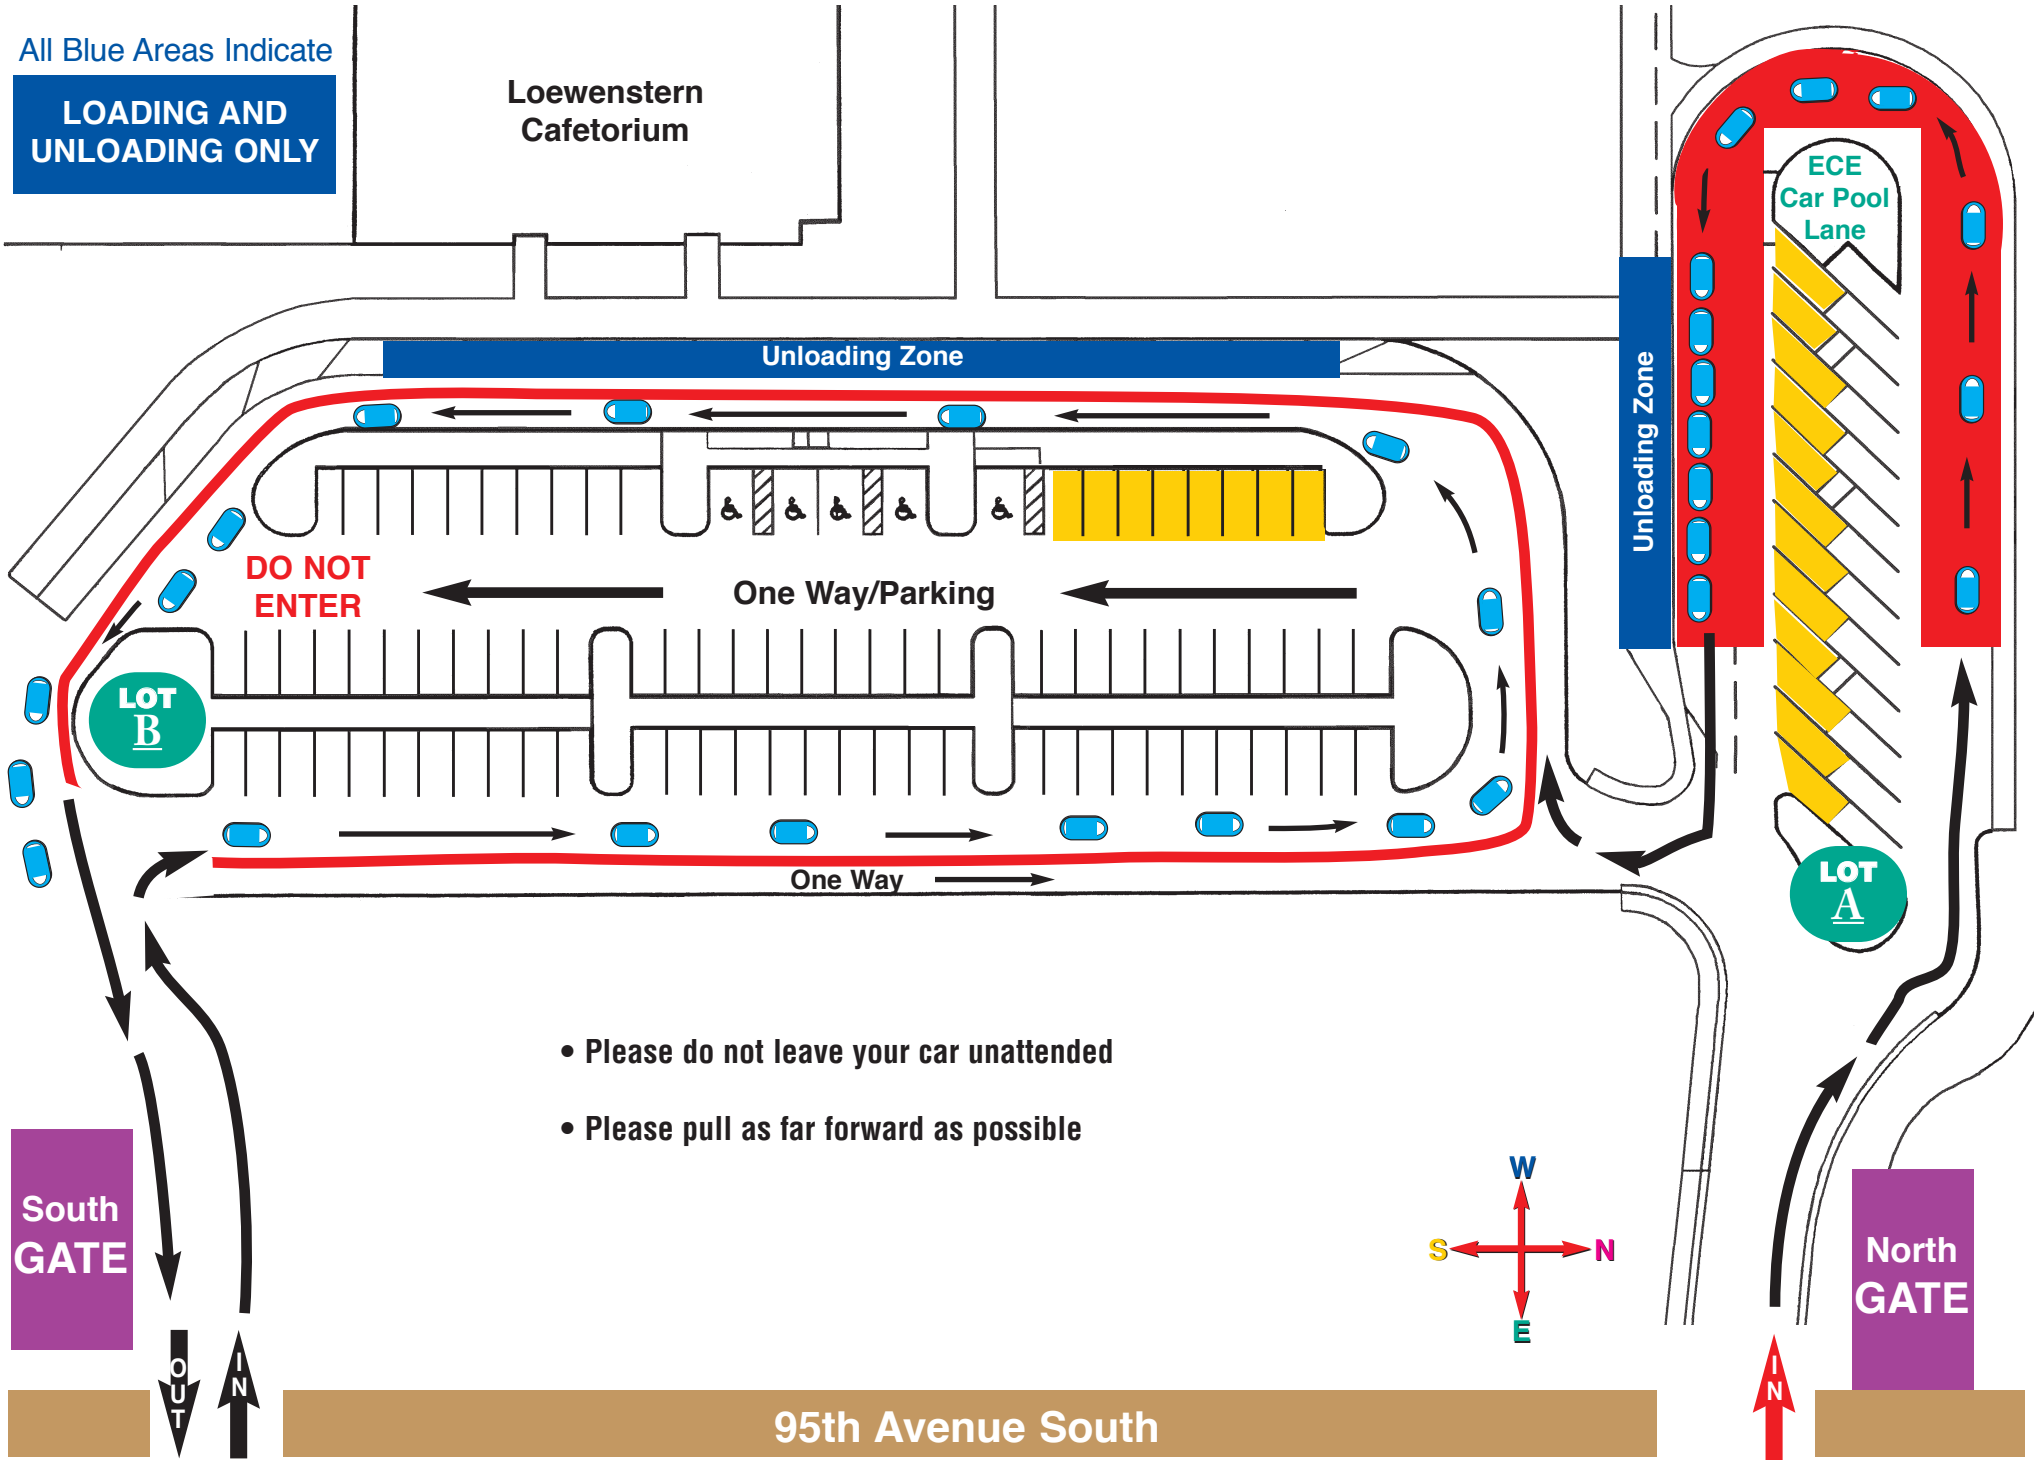

All Red Areas Indicate
NO PARKING ANY TIME

HILLEL DAY SCHOOL CAR POOL AM

All Yellow Areas Indicate
15 MINUTE PARKING ONLY

All Blue Areas Indicate
LOADING AND UNLOADING ONLY

Loewenstern Cafetorium

DO NOT ENTER

Unloading Zone

One Way/Parking

One Way

Unloading Zone

ECE Car Pool Lane

LOT A

LOT B

- Please do not leave your car unattended
- Please pull as far forward as possible

South GATE

North GATE

95th Avenue South